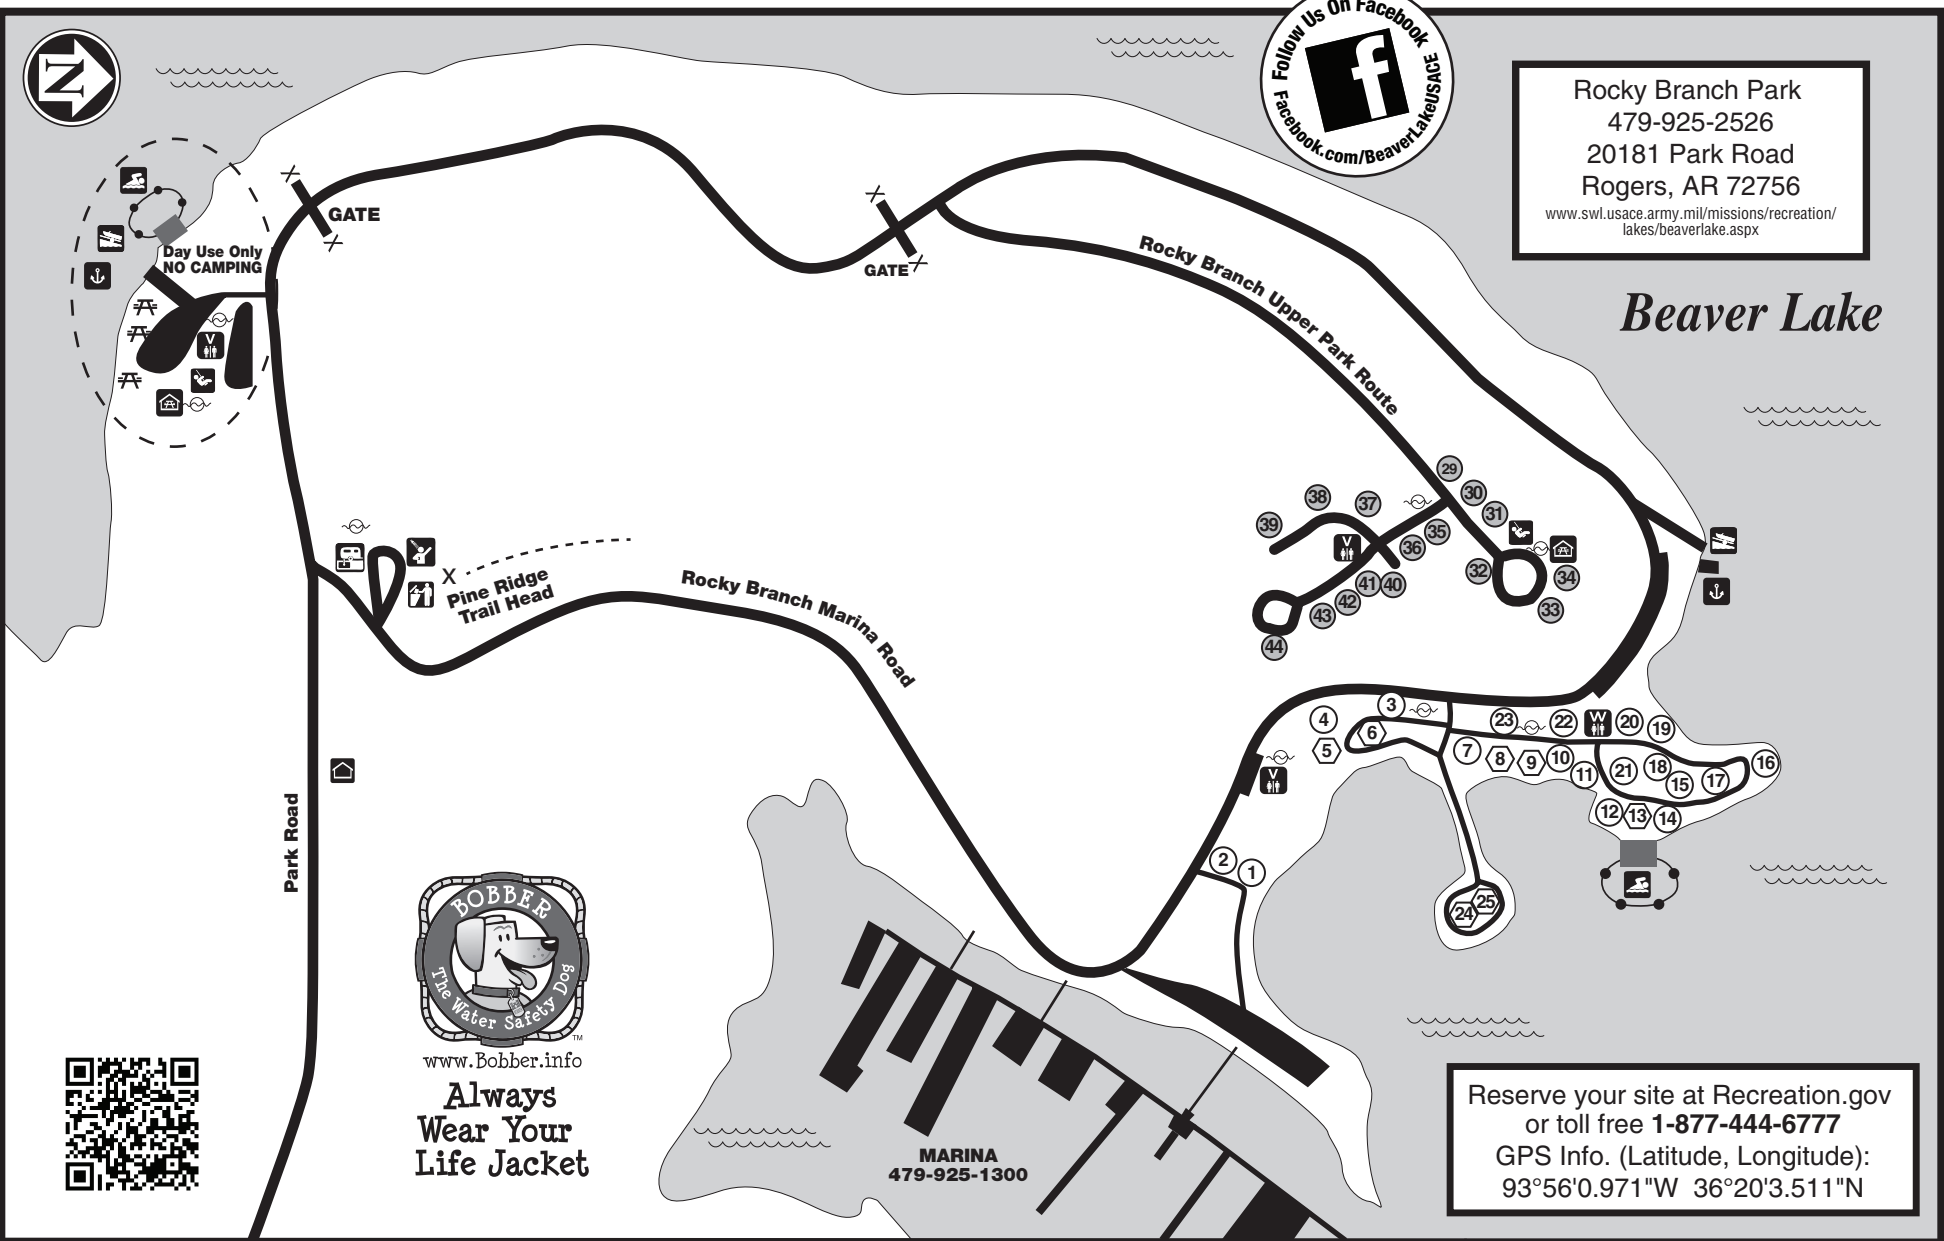

Rocky Branch Park
 479-925-2526
 20181 Park Road
 Rogers, AR 72756
www.swl.usace.army.mil/missions/recreation/lakes/beaverlake.aspx

Beaver Lake

**Always
Wear Your
Life Jacket**

Reserve your site at Recreation.gov
 or toll free **1-877-444-6777**
 GPS Info. (Latitude, Longitude):
 93°56'0.971"W 36°20'3.511"N

LEGEND Map not to scale

Fee Booth	Playground	Trash Dumpster	Water Borne Toilet	Picnic Pavilion
Boat Launch	Drinking Water	Courtesy Dock	Vault Toilet	
Dump Station	Showers	Picnic Site	Swimming	

Rocky Branch Park

**U.S. Army Corps
of Engineers**
 Little Rock District

02/01/2013